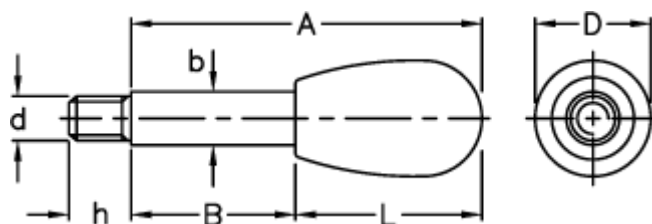

# Data Sheet

Article number: 2304004201

Description: E+G Lever arm  
BL.368/14x100

## Measures

---

A = 100

b = 14

B = 45

D = 33

d 6g = M12

h = 15